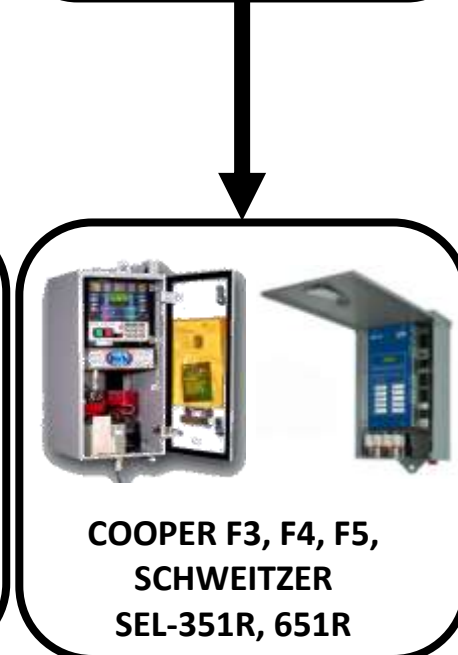

**GEN I3V**

**NU-LEC-BOX**

**COOP-BOX-F6**

**ABB-BOX**

**COOP-BOX**

**WEST-BOX**

**UNIVERSAL**

**AND MORE...**

**SCHNEIDER  
NU-LEC ADV, PTCC,  
CAPM**

**COOPER F6,  
SCHWEITZER SEL-651R**

**ABB PCD, ICD**

**COOPER F3, F4, F5,  
SCHWEITZER  
SEL-351R, 651R**

**WESTINGHOUSE  
TYPE ESV, MTR**

**EASY CONNECTIONS  
TO ANY RECLOSER  
CONTROL THROUGH  
BANANA PLUGS**