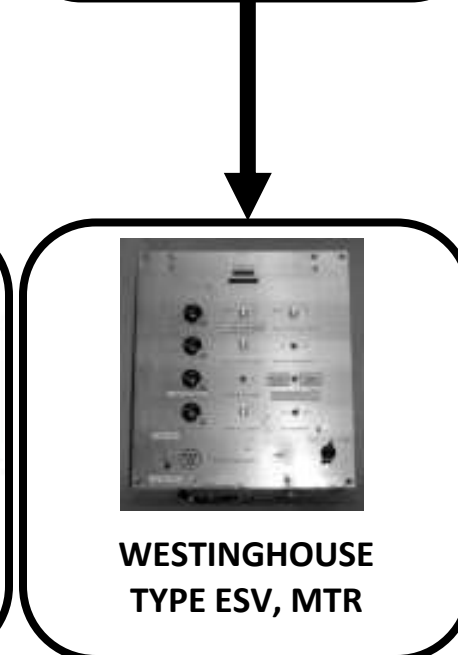

**SCHNEIDER  
NU-LEC ADV, PTCC,  
CAPM**

**COOPER F6,  
SCHWEITZER SEL-651R**

**ABB PCD, ICD**

**COOPER F3, F4, F5,  
SCHWEITZER  
SEL-351R, 651R**

**WESTINGHOUSE  
TYPE ESV, MTR**

**EASY CONNECTIONS  
TO ANY RECLOSER  
CONTROL THROUGH  
BANANA PLUGS**